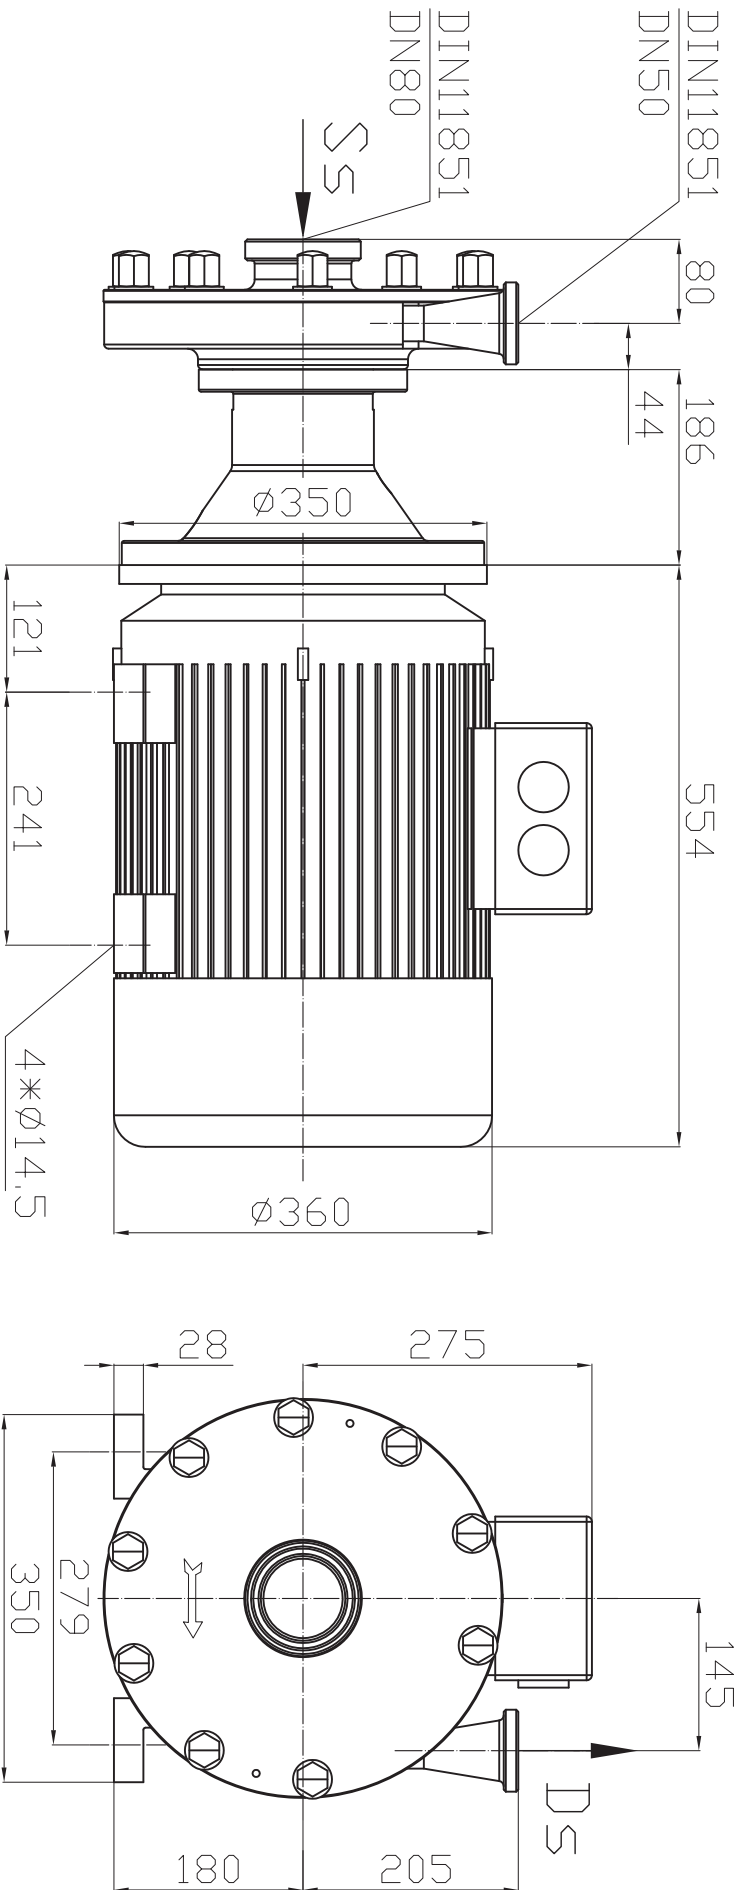

Fmac25-22

Fomac Pumps CO., LTD.

FPE752-22kw-DIN11851

Fomac pumps	Drawn	Rory	Material	316L	Scale	
	Date		Quantity	1	View	
	Approved		Weight		Version	
						00

Description